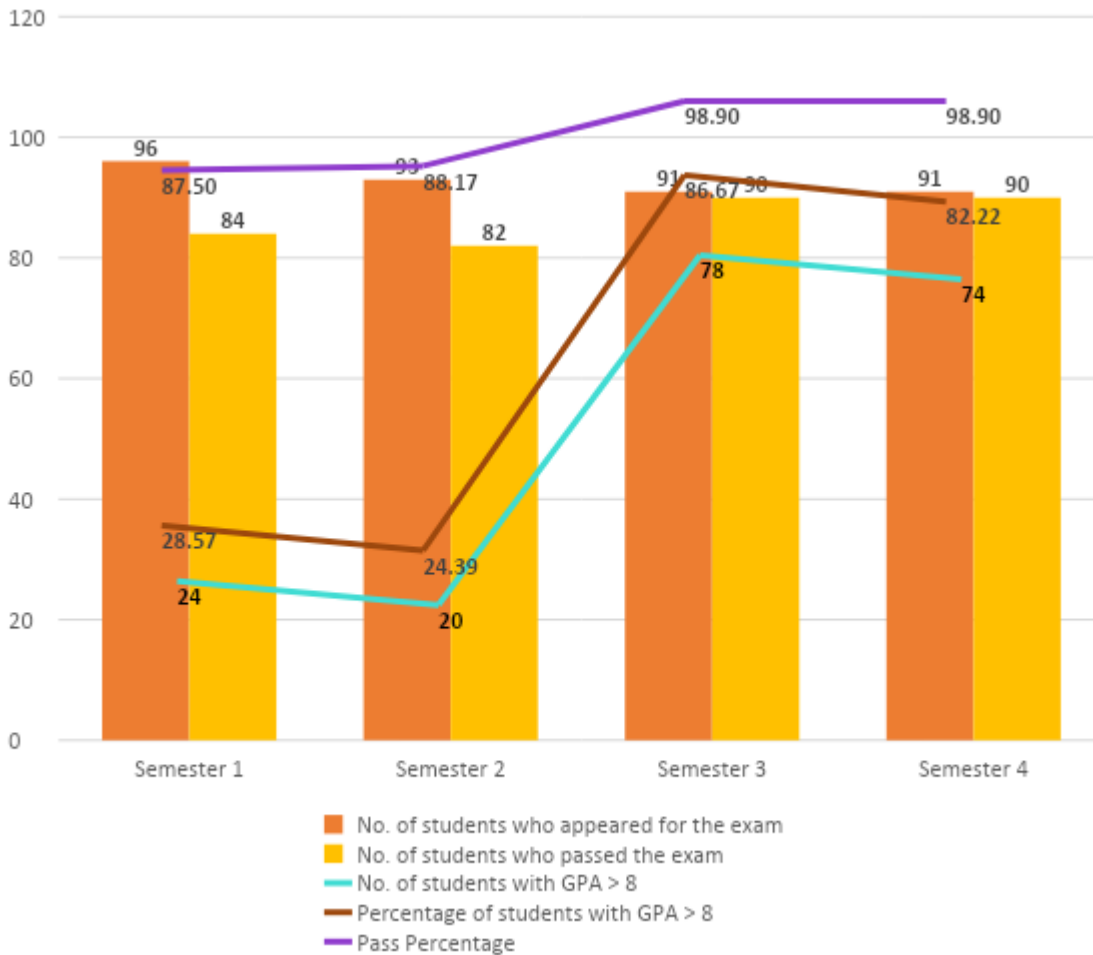

## OVERALL RESULT ANALYSIS 2016-'18

	Semester 1	Semester 2	Semester 3	Semester 4
No. of students who appeared for the exam	96	93	91	91
No. of students who passed the exam	84	82	90	90
No. of students with GPA > 8	24	20	78	74
Percentage of students with GPA > 8	28.57	24.39	86.67	82.22
Pass Percentage	87.50	88.17	98.90	98.90

### No. of students with GPA > 8 in each Semester

■ 1   
 ■ 2   
 ■ 3   
 ■ 4