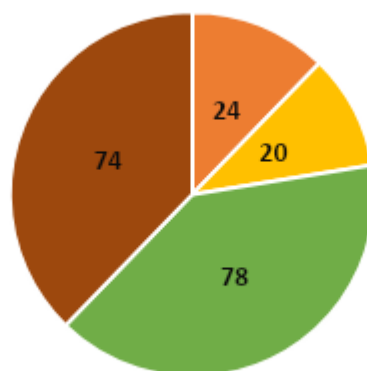

No. of students with GPA > 8 in each Semester